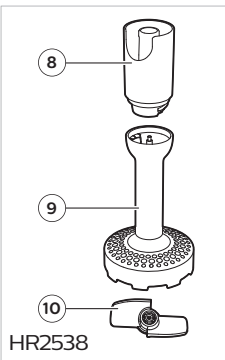

PHILIPS

HR2531, HR2532
HR2533, HR2534
HR2535, HR2536
HR2537, HR2538

HR2533 / HR2536
HR2537 / HR2538

HR2538

 HR2532 / HR2533
 HR2535 / HR2536
 HR2537 / HR2538
  XL HR2537

		Kg (MAX)	⌚
		100-200 g	30 sec
		100-400 ml	60 sec
		100-500 ml	60 sec
		100-500 ml	60 sec
		250 ml	70-90 sec
		4 x 	120 sec
		2 kg	40-60 sec
 		2x2x2 cm	

		Kg (MAX)	⌚	
Compact  HR2532 HR2533 HR2535 HR2536 HR2537 HR2538		100 g	5 x 1 sec.	 
		120 g	5 sec.	
		20 g	5 x 1 sec.	
		100 g	20 sec.	
		100 g	20 sec.	
XL  HR2537		200 g	5 x 1 sec.	
		200 g	10 sec.	
		30 g	5 x 1 sec.	
		200 g	30 sec.	
		100 g	20 sec.	
		80 g	30 sec.	