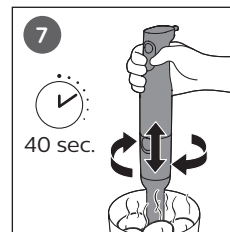

PHILIPS

HR2531, HR2532
HR2533, HR2534
HR2535, HR2536
HR2537, HR2538

HR2533 / HR2536
HR2537 / HR2538

HR2538

 HR2532 / HR2533
 HR2535 / HR2536
 HR2537 / HR2538
  XL HR2537

		Kg (MAX)	⌚
		100-200 g	30 sec
		100-400 ml	60 sec
		100-500 ml	60 sec
		100-500 ml	60 sec
		250 ml	70-90 sec
		4 x 	120 sec
		2 kg	40-60 sec
 		2x2x2 cm	

		Kg (MAX)	⌚	
Compact  HR2532 HR2533 HR2535 HR2536 HR2537 HR2538		100 g	5 x 1 sec.	 
		120 g	5 sec.	
		20 g	5 x 1 sec.	
		100 g	20 sec.	
		100 g	20 sec.	
XL  HR2537		200 g	5 x 1 sec.	
		200 g	10 sec.	
		30 g	5 x 1 sec.	
		200 g	30 sec.	
		100 g	20 sec.	
		80 g	30 sec.	