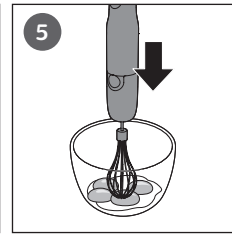

PHILIPS

HR2531, HR2532
HR2533, HR2534
HR2535, HR2536
HR2537, HR2538

HR2533 / HR2536
HR2537 / HR2538

HR2538

 HR2532 / HR2533
 HR2535 / HR2536
 HR2537 / HR2538
  XL HR2537

		Kg (MAX)	⌚
		100-200 g	30 sec
		100-400 ml	60 sec
		100-500 ml	60 sec
		100-500 ml	60 sec
		250 ml	70-90 sec
		4 x 	120 sec
		2 kg	40-60 sec
 		2x2x2 cm	

		Kg (MAX)	⌚	
Compact  HR2532 HR2533 HR2535 HR2536 HR2537 HR2538		100 g	5 x 1 sec.	 
		120 g	5 sec.	
		20 g	5 x 1 sec.	
		100 g	20 sec.	
		100 g	20 sec.	
XL  HR2537		200 g	5 x 1 sec.	
		200 g	10 sec.	
		30 g	5 x 1 sec.	
		200 g	30 sec.	
		100 g	20 sec.	
		80 g	30 sec.	