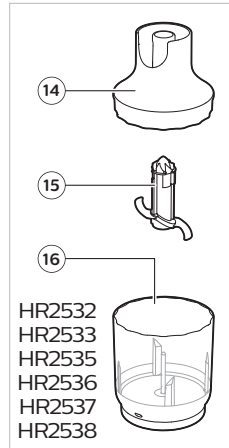

PHILIPS

HR2531, HR2532
HR2533, HR2534
HR2535, HR2536
HR2537, HR2538

HR2533 / HR2536
HR2537 / HR2538

HR2538

 HR2532 / HR2533
 HR2535 / HR2536
 HR2537 / HR2538
  XL HR2537

		Kg (MAX)	⌚
		100-200 g	30 sec
		100-400 ml	60 sec
		100-500 ml	60 sec
		100-500 ml	60 sec
		250 ml	70-90 sec
		4 x 	120 sec
		2 kg	40-60 sec
 		2x2x2 cm	

		Kg (MAX)	⌚	
Compact  HR2532 HR2533 HR2535 HR2536 HR2537 HR2538		100 g	5 x 1 sec.	 
		120 g	5 sec.	
		20 g	5 x 1 sec.	
		100 g	20 sec.	
		100 g	20 sec.	
XL  HR2537		200 g	5 x 1 sec.	
		200 g	10 sec.	
		30 g	5 x 1 sec.	
		200 g	30 sec.	
		100 g	20 sec.	
		80 g	30 sec.	