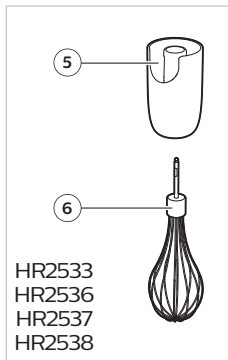

PHILIPS

HR2531, HR2532
HR2533, HR2534
HR2535, HR2536
HR2537, HR2538

HR2533 / HR2536
HR2537 / HR2538

HR2538

 HR2532 / HR2533
 HR2535 / HR2536
 HR2537 / HR2538
  XL HR2537

		Kg (MAX)	⌚
		100-200 g	30 sec
		100-400 ml	60 sec
		100-500 ml	60 sec
		100-500 ml	60 sec
		250 ml	70-90 sec
		4 x 	120 sec
		2 kg	40-60 sec
 		2x2x2 cm	

		Kg (MAX)	⌚	
Compact  HR2532 HR2533 HR2535 HR2536 HR2537 HR2538		100 g	5 x 1 sec.	 
		120 g	5 sec.	
		20 g	5 x 1 sec.	
		100 g	20 sec.	
		100 g	20 sec.	
XL  HR2537		200 g	5 x 1 sec.	
		200 g	10 sec.	
		30 g	5 x 1 sec.	
		200 g	30 sec.	
		100 g	20 sec.	
		80 g	30 sec.	