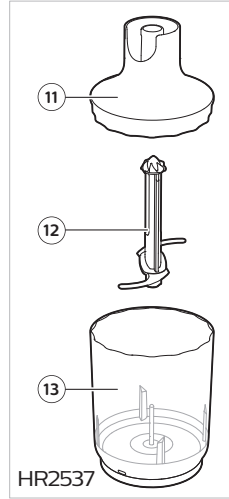

PHILIPS

HR2531, HR2532
HR2533, HR2534
HR2535, HR2536
HR2537, HR2538

HR2533 / HR2536
HR2537 / HR2538

HR2538

 HR2532 / HR2533
 HR2535 / HR2536
 HR2537 / HR2538
  XL HR2537

		Kg (MAX)	⌚
		100-200 g	30 sec
		100-400 ml	60 sec
		100-500 ml	60 sec
		100-500 ml	60 sec
		250 ml	70-90 sec
		4 x 	120 sec
		2 kg	40-60 sec
 		2x2x2 cm	

		Kg (MAX)	⌚	
Compact  HR2532 HR2533 HR2535 HR2536 HR2537 HR2538		100 g	5 x 1 sec.	 
		120 g	5 sec.	
		20 g	5 x 1 sec.	
		100 g	20 sec.	
		100 g	20 sec.	
XL  HR2537		200 g	5 x 1 sec.	
		200 g	10 sec.	
		30 g	5 x 1 sec.	
		200 g	30 sec.	
		100 g	20 sec.	
		80 g	30 sec.	