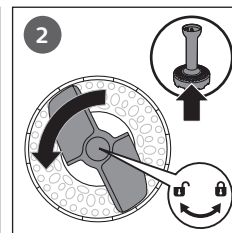

PHILIPS

HR2531, HR2532
HR2533, HR2534
HR2535, HR2536
HR2537, HR2538

HR2533 / HR2536
HR2537 / HR2538

HR2538

 HR2532 / HR2533
 HR2535 / HR2536
 HR2537 / HR2538
  XL HR2537

		Kg (MAX)	⌚
		100-200 g	30 sec
		100-400 ml	60 sec
		100-500 ml	60 sec
		100-500 ml	60 sec
		250 ml	70-90 sec
		4 x 	120 sec
		2 kg	40-60 sec
 		2x2x2 cm	

		Kg (MAX)	⌚	
Compact  HR2532 HR2533 HR2535 HR2536 HR2537 HR2538		100 g	5 x 1 sec.	 
		120 g	5 sec.	
		20 g	5 x 1 sec.	
		100 g	20 sec.	
		100 g	20 sec.	
XL  HR2537		200 g	5 x 1 sec.	
		200 g	10 sec.	
		30 g	5 x 1 sec.	
		200 g	30 sec.	
		100 g	20 sec.	
		80 g	30 sec.	