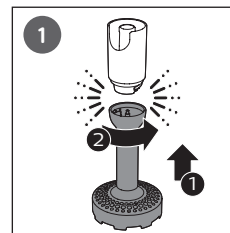

PHILIPS

HR2531, HR2532
HR2533, HR2534
HR2535, HR2536
HR2537, HR2538

HR2533 / HR2536
HR2537 / HR2538

HR2538

 HR2532 / HR2533
 HR2535 / HR2536
 HR2537 / HR2538
  XL HR2537

		Kg (MAX)	⌚
		100-200 g	30 sec
		100-400 ml	60 sec
		100-500 ml	60 sec
		100-500 ml	60 sec
		250 ml	70-90 sec
		4 x 	120 sec
		2 kg	40-60 sec
 		2x2x2 cm	

		Kg (MAX)	⌚	
Compact  HR2532 HR2533 HR2535 HR2536 HR2537 HR2538		100 g	5 x 1 sec.	 
		120 g	5 sec.	
		20 g	5 x 1 sec.	
		100 g	20 sec.	
		100 g	20 sec.	
XL  HR2537		200 g	5 x 1 sec.	
		200 g	10 sec.	
		30 g	5 x 1 sec.	
		200 g	30 sec.	
		100 g	20 sec.	
		80 g	30 sec.	