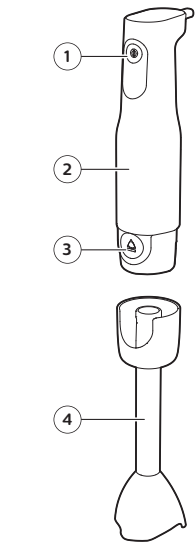

PHILIPS

HR2531, HR2532
HR2533, HR2534
HR2535, HR2536
HR2537, HR2538

HR2533 / HR2536
HR2537 / HR2538

HR2538

 HR2532 / HR2533
 HR2535 / HR2536
 HR2537 / HR2538
  XL HR2537

		Kg (MAX)	⌚
		100-200 g	30 sec
		100-400 ml	60 sec
		100-500 ml	60 sec
		100-500 ml	60 sec
		250 ml	70-90 sec
		4 x 	120 sec
		2 kg	40-60 sec
 		2x2x2 cm	

		Kg (MAX)	⌚	
Compact  HR2532 HR2533 HR2535 HR2536 HR2537 HR2538		100 g	5 x 1 sec.	 
		120 g	5 sec.	
		20 g	5 x 1 sec.	
		100 g	20 sec.	
		100 g	20 sec.	
XL  HR2537		200 g	5 x 1 sec.	
		200 g	10 sec.	
		30 g	5 x 1 sec.	
		200 g	30 sec.	
		100 g	20 sec.	
		80 g	30 sec.	