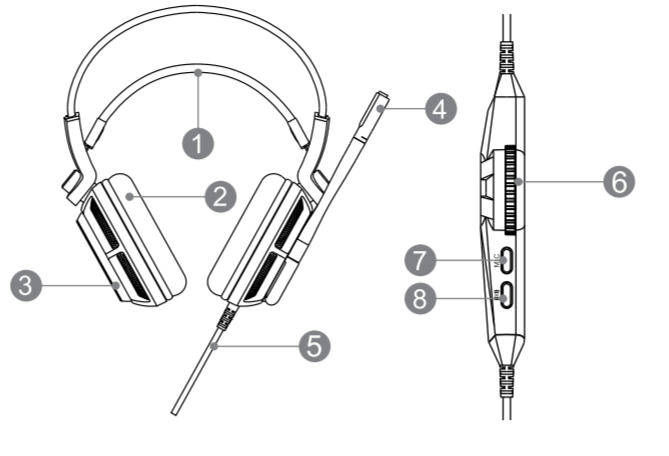

この度は MSI ゲーミング製品をお買い上げいただき、ありがとうございます。DS502 ゲーミングヘッドセットによる驚きのオーディオと、ゲームエクスペリエンスを存分にお楽しみください。ソリッドかつ高機能な DS502 は、MSI 独自の人間工学的デザインだけでなく、パワフルな 40mm ダイナミックドライバを実現します。DS502 について知るには、ぜひ以下をお読みください！

内容物

- MSI DS502 ゲーミングヘッドセット
- ユーザーガイド
- CD

システム要件

- PC、ラップトップ、或いは標準 USB ポートが利用可能な携帯デバイス

仕様

スピーカー	マイク
- ドライバ：Ø40mm - 周波数応答：20Hz-20KHz - 感度（音圧レベル）：1KHz当たり 105 ± 3dB - インピーダンス：32 Ω - コネクタ：USB - ケーブル長さ：2m - 概算重量：405g	- マイクフォン寸法：Ø6.0 × 3.0mm - 指向性：全方向 - 感度：1KHz当たり-36 ± 3dB - インピーダンス：≤ 2.2k Ω

概要

1. 自動調節式ヘッドバンド
2. サーカムオーラル&レザーレットイヤクッション
3. MSIドラゴンロゴ点灯
4. 調整可能な高品質マイクフォン
5. 編組ケーブル
6. 音量調節
7. マイクオフON/OFF
8. アトバンドストBASS（バイブ）ON/OFF

※ 詳細については、MSI 公式ウェブサイトをご覧ください

English

Introduction

Thank you for choosing MSI GAMING product and welcome to enjoy an astonishing audio and gaming experience with DS502 GAMING Headset. The solid over-designed DS502 gives not only MSI’s exclusive ergonomic design, but also the powerful 40mm dynamic drivers. Find out what you can get from DS502 now!

Unpacking

- MSI DS502 GAMING Headset
- User Guide
- CD

System Requirements

- PC, laptop, or mobile device with standard USB port available

Specifications

- Speaker
  - Drivers：Ø40mm
  - Frequency Response：20Hz-20KHz
  - Sensitivity (S.P.L)：105 ± 3dB @ 1KHz
  - Impedance：32 ohm
  - Connector：USB
  - Cable Length：2m
  - Approximate Weight: 405g

- Microphone
  - Mic Dimension：Ø6.0 × 3.0mm
  - Directivity：Omnidirectional
  - Sensitivity：-36 ± 3dB @ at 1KHz
  - Impedance：≤ 2.2k Ω

English

Overview

1. Self-Adjusting Headband
2. Circumaural, Leatherette Ear Cushions
3. MSI Dragon Logo Lighting
4. Adjustable High Quality Microphone
5. Braided Cable
6. Volume Control
7. Microphone ON/OFF
8. Advanced BASS (Vibration) ON/OFF

English

繁體中文

簡介

感謝選用 MSI GAMING 系列產品，並歡迎您感受 DS502 專業電競耳機所帶來的驚動音效與電競體驗。此款專業耳罩式耳機，不僅搭載微星獨家人體工學設計，同時內建 40mm 大尺寸單體提供震撼力十足的音場音效。現在就來體驗 DS502 ！

包裝內容物

- DS502 電競耳機
- 使用指南
- 光碟

系統需求

- 搭載標準 USB 接口的個人電腦或行動裝置

規格

耳機	麥克風
- 驅動單體：Ø 40mm - 頻率響應：20Hz ~ 20KHz - 靈敏度：105dB ± 3dB @ 1KHz - 阻抗：32 ohm - 接頭：USB - 線長：2m - 重量：405g	- 尺寸：Ø6.0 × 3.0mm - 類型：全向性 - 靈敏度：-36 ± 3dB @ 1KHz - 阻抗：≤ 2.2k ohm

外觀檢視

1. 可調整頭帶
2. 皮革耳罩
3. MSI 發光龍圖騰
4. 可調式高品質麥克風
5. 編織連接線
6. 音量控制
7. 麥克風開關
8. 進階低音（震動）開關

※ 如欲獲得更多產品訊息，請至 MSI 官方網站。

简体中文

简介

感谢选择 MSI GAMING 系列产品，并欢迎您感受 DS502 专业电竞耳机所带来的惊艳音效与电竞体验。此款专业耳罩式耳机，不仅搭载微星独家人体工学设计，同时内建 40 毫米大尺寸单体提供震撼力十足的音场音效。现在就来体验 DS502 ！

包装清单

- MSI DS502 电竞耳机
- 使用指南
- 光盘

系统要求

- 搭载标准 USB 接口的 PC，笔记本电脑或移动设备

规格

扬声器	麦克风
- 驱动器：Ø 40毫米 - 频率响应：20Hz ~ 20KHz - 灵敏度（S.P.L）：105±3dB @ 1KHz - 阻抗：32欧姆 - 接头：USB - 电缆长度：2米 - 重量：405克	- 麦克风尺寸：Ø6.0 × 3.0毫米 - 类型：全向性 - 灵敏度：-36 ± 3dB @ 1KHz - 阻抗：≤ 2.2k kΩ

外观检视

1. 可调整头带
2. 皮革耳罩
3. MSI 发光龙标示
4. 可调式高质量麦克风
5. 编织电缆
6. 音量控制
7. 麦克风开关
8. 进阶低音（振动）开关

※ 如欲获得更多产品讯息，请至 MSI 官方网站。

日本語

説明

この度は MSI ゲーミング製品をお買い上げいただき、ありがとうございます。DS502 ゲーミングヘッドセットによる驚きのオーディオと、ゲームエクスペリエンスを存分にお楽しみください。ソリッドかつ高機能な DS502 は、MSI 独自の人間工学的デザインだけでなく、パワフルな 40mm ダイナミックドライバを実現します。DS502 について知るには、ぜひ以下をお読みください！

内容物

- MSI DS502 ゲーミングヘッドセット
- ユーザーガイド
- CD

システム要件

- PC、ラップトップ、或いは標準 USB ポートが利用可能な携帯デバイス

仕様

スピーカー	マイク
- ドライバ：Ø40mm - 周波数応答：20Hz-20KHz - 感度（音圧レベル）：1KHz当たり 105 ± 3dB - インピーダンス：32 Ω - コネクタ：USB - ケーブル長さ：2m - 概算重量：405g	- マイクフォン寸法：Ø6.0 × 3.0mm - 指向性：全方向 - 感度：1KHz当たり-36 ± 3dB - インピーダンス：≤ 2.2k Ω

概要

1. 自動調節式ヘッドバンド
2. サーカムオーラル&レザーレットイヤクッション
3. MSIドラゴンロゴ点灯
4. 調整可能な高品質マイクフォン
5. 編組ケーブル
6. 音量調節
7. マイクオフON/OFF
8. アトバンドストBASS（バイブ）ON/OFF

※ 詳細については、MSI 公式ウェブサイトをご覧ください

한국어

안 내

MSI 게이밍 제품을 선택해 주셔서 대단히 감사드립니다. DS502 게이밍 헤드셋이 선사하는 놀라운 오디오 및 게이밍 환경을 마음껏 즐겨보세요. 견고한 오버 디자인 DS502 은 MSI 만의 독특한 인체공학적 디자인뿐만 아니라 강력한 40mm 다이내믹 드라이버까지 제공합니다. DS502 의 모든 것을 지금 바로 확인해 보세요!

언패킹

- MSI DS502 게이밍 헤드셋
- 사용 가이드
- CD

시스템 요구 사항

- PC, 노트북 또는 스탠드타 USB 포트가 장착된 모바일 기기

사 양

스피커	마이크
- 드라이버：Ø40mm - 주파수 응답：20Hz-20KHz - 감도 (S.P.L)：105 ± 3dB @ 1KHz - 임피던스：32 ohm - 커넥터：USB - 케이블 길이：2m - 무게 (근사치)：405g	- 마이크 크기：Ø6.0 × 3.0mm - 지향성：무지향성 - 감도：-36 ± 3dB @ 1KHz - 임피던스：≤ 2.2k Ω

개 요

1. 자동 조절식 헤드밴드
2. 타원형 달걀, 인조가죽 이어쿠션
3. MSI 드래곤 로고 조명
4. 조정 가능한 고품질 마이크
5. 편조 케이블
6. 볼륨 조절
7. 마이크 ON/OFF
8. 고급 BASS (진동) ON/OFF

※ MSI 공식 웹사이트에서 더 자세한 정보를 확인할 수 있습니다.

Bahasa Indonesia

Petunjuk

Membuka Kemasan

- Headset GAMING DS502 MSI
- Panduan Pengguna
- CD

Persyaratan Sistem

Spesifikasi

Speaker	Mikrofon
- Driver：Ø40 mm - Response Frekuensi：20 Hz-20 KHz - Sensitivitas (S.P.L.)：105 ± 3 dB @ 1 KHz - Impedansi：32 ohm - Konektor：USB - Panjang Kabel：2 m - Perkiraan Berat：405 g	- Dimensi Mikrofon：Ø6.0 × 3.0mm - Direktivitas：Omnidireksional - Sensitivitas：-36 ± 3 dB @ pada 1 KHz - Impedansi：≤ 2,2k Ω

Ringkasan

1. Headband yang Dapat Disetel Otomatis
2. Circumaural, Bantalan Telinga Berbahan Kulit Imitasi
3. Cahaya Logo Naga MSI
4. Mikrofon Berkualitas Tinggi yang Dapat Disetel
5. Kabel Kanyang
6. Kontrol Volume
7. Mikrofon NYALAMATI
8. BASS Cangih (Getaran) NYALAMATI

Română

Instrucțiuni